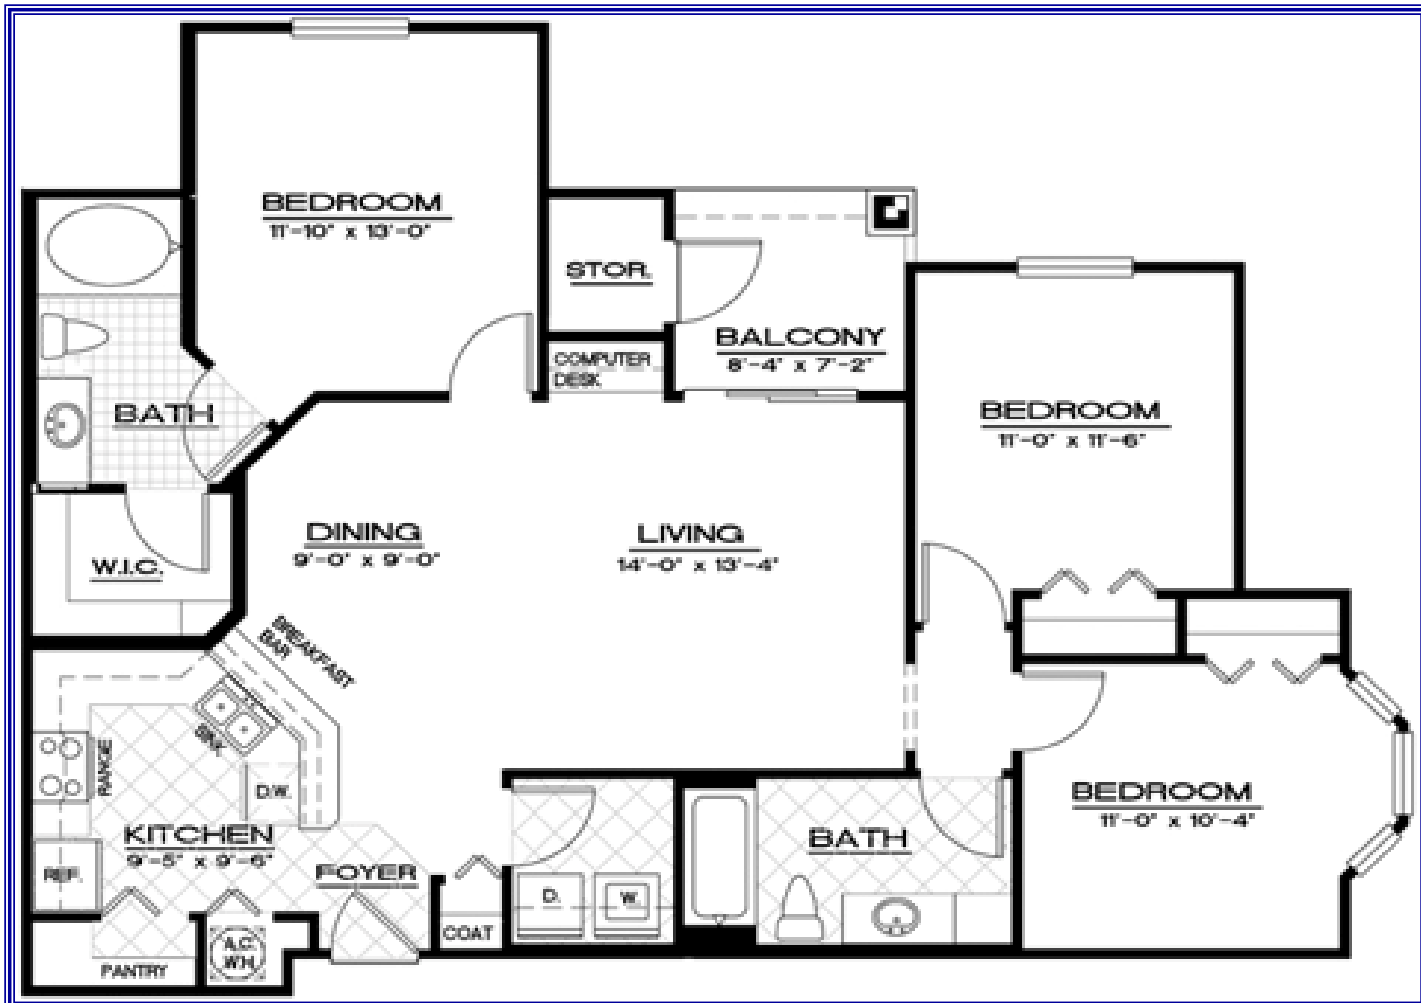

SI Real Estate
INVESTMENTS

~ Courtney Palms Condos ~ Resort Style Living

Saadi-Investments, LLC
Privatized Suburban Renewal™

Floor Plan: The Majesty
SF: 1295
BR / BA: 3 / 2

For showings or information : 813-631-9088 Office | 813-215-4522 Cell | 813-631-9800 Fax
Rentals@Saadi-Investments.com | www.Saadi-Investments.com