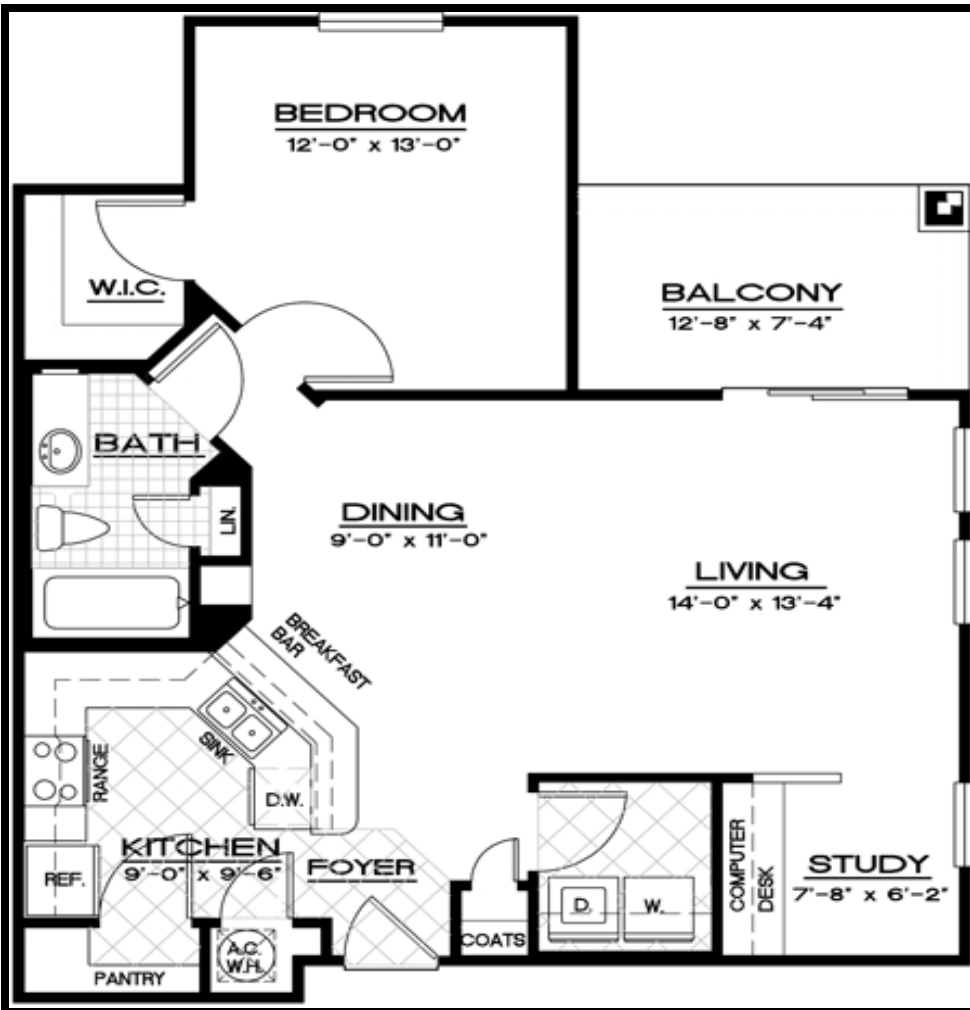

SI Real Estate
INVESTMENTS

Courtney Palms Condos Resort Style Living

Saadi-Investments, LLC
Privatized Suburban Renewal™

Floor Plan: Canary

SF: 948

BR / BA: 1 / 1

For showings or information : 813-631-9088 Office | 813-215-4522 Cell | 813-631-9800 Fax
Rentals@Saadi-Investments.com | www.Saadi-Investments.com